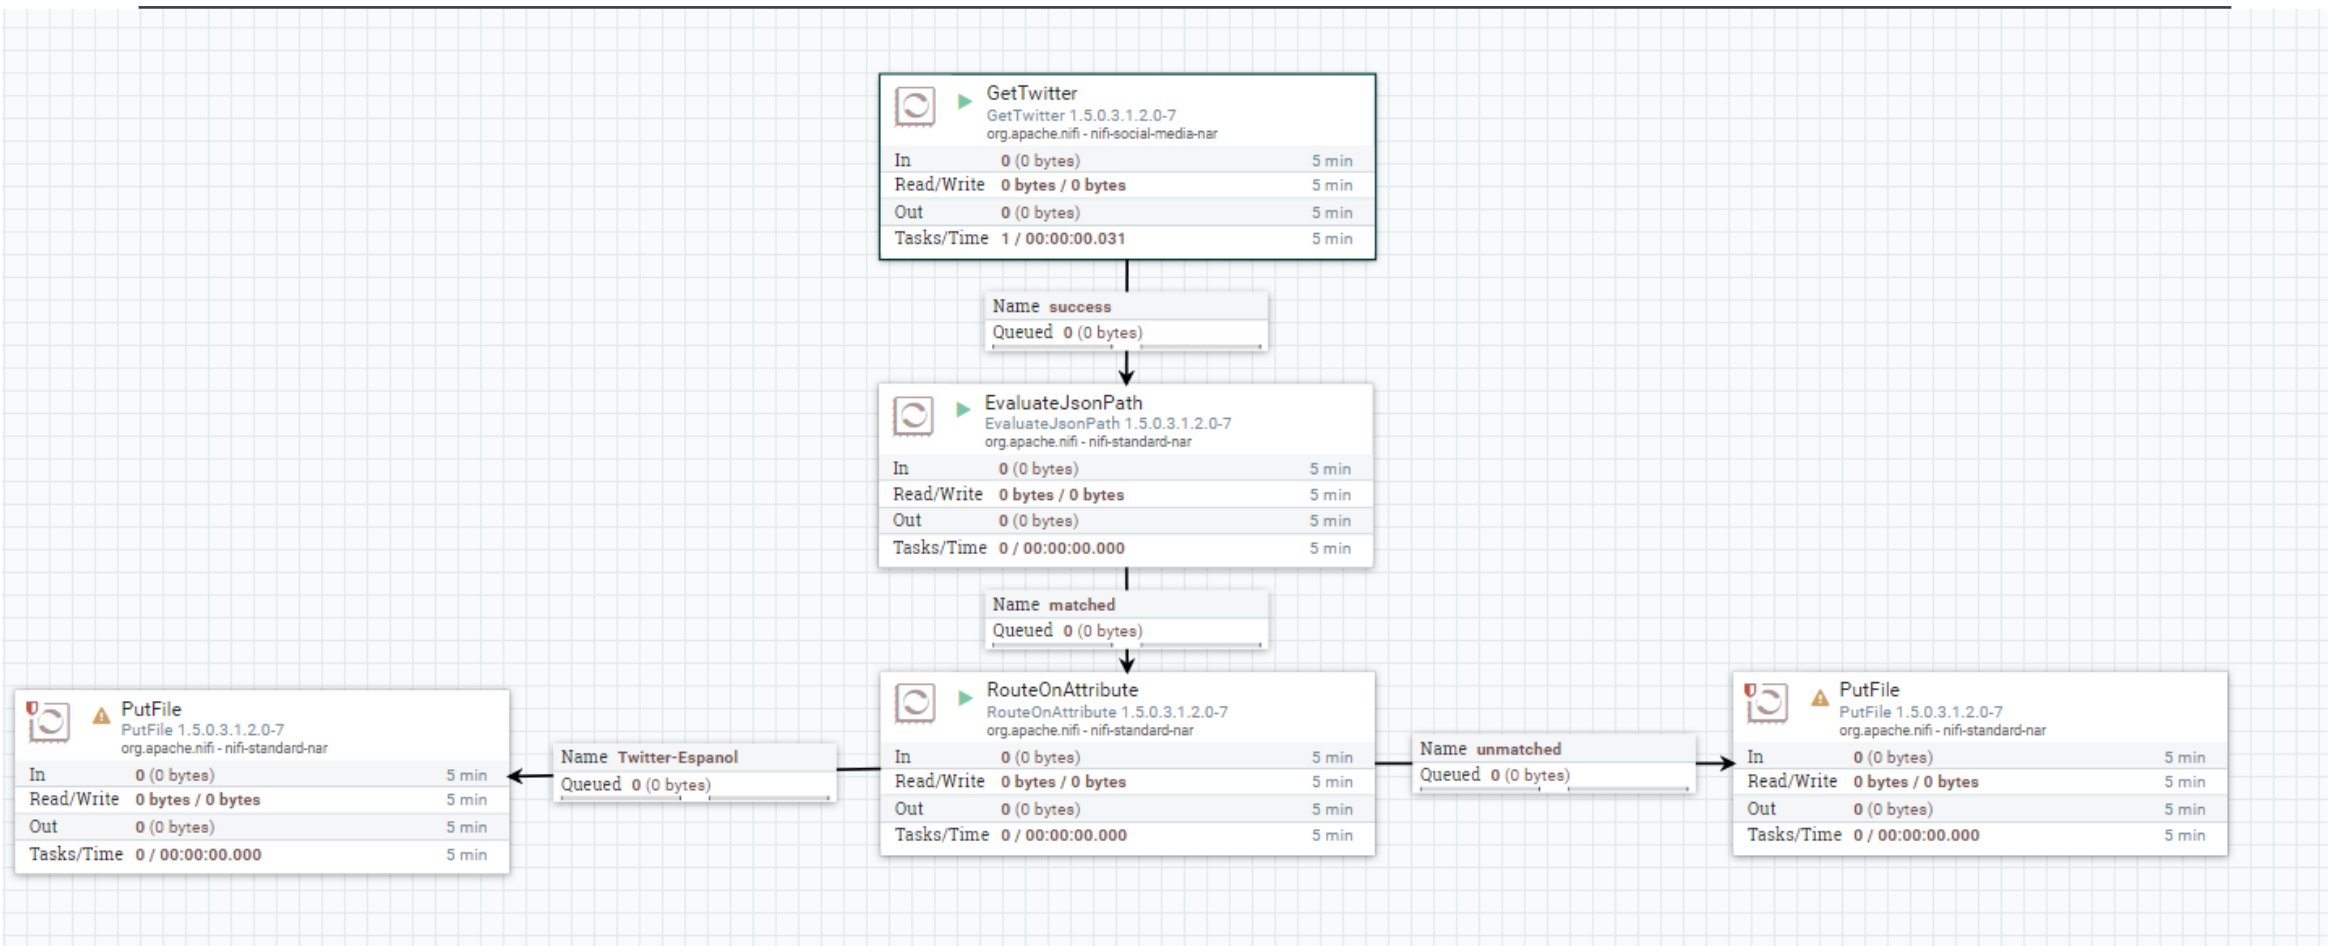

Twitter Data Ingestion

ivanmuhsiegfried@gmail.com

IVAN MUHAMMAD SIEGFRIED

©2021

 +62 838 201 73305

 @ivanmsiegfried

 [linkedin.com/in/ivanmsiegfried](https://www.linkedin.com/in/ivanmsiegfried)

Overall Scheme